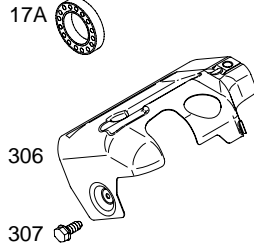

Illustrated Parts List

Model Series

122200

TYPE NUMBERS
0110 through 0121.

TABLE OF CONTENTS

Air Cleaner	5
Blower Housing	6
Camshaft	2
Carburetor	4
Controls	5
Crankcase Cover	2
Crankshaft	2
Cylinder	2
Cylinder Head	3
Exhaust System	5
Flywheel	6
Fuel Supply	4
Governor Spring	5
Ignition	5
Kits/Gaskets – Carburetor	4
Kits/Gaskets – Engine	2
Kits/Gaskets – Valve	3
Lubrication	2
Piston Group	2
Rewind Starter	6

15A

1019 LABEL KIT

1058 OWNER'S MANUAL

1330 REPAIR MANUAL

358 ENGINE GASKET SET

Illustrations cover a range of engines. Parts shown without corresponding text may not be used on your specific engine.
 3376-2 Assemblies include all parts shown in frames. 08/15/2005