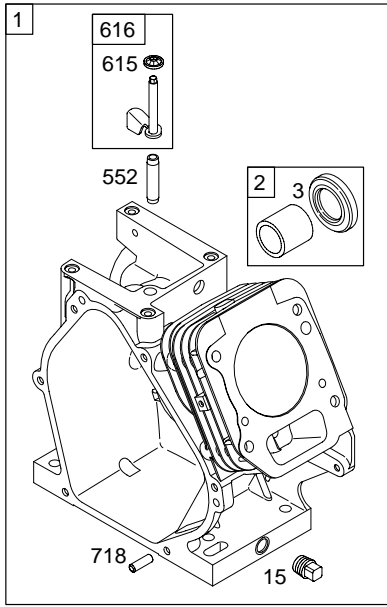

Illustrated Parts List

Model Series

122200

TYPE NUMBERS
0110 through 0121.

TABLE OF CONTENTS

Air Cleaner	5
Blower Housing	6
Camshaft	2
Carburetor	4
Controls	5
Crankcase Cover	2
Crankshaft	2
Cylinder	2
Cylinder Head	3
Exhaust System	5
Flywheel	6
Fuel Supply	4
Governor Spring	5
Ignition	5
Kits/Gaskets – Carburetor	4
Kits/Gaskets – Engine	2
Kits/Gaskets – Valve	3
Lubrication	2
Piston Group	2
Rewind Starter	6

15A

1019 LABEL KIT

1058 OWNER'S MANUAL

1330 REPAIR MANUAL

358 ENGINE GASKET SET

Illustrations cover a range of engines. Parts shown without corresponding text may not be used on your specific engine.
 3376-2 Assemblies include all parts shown in frames. 08/15/2005