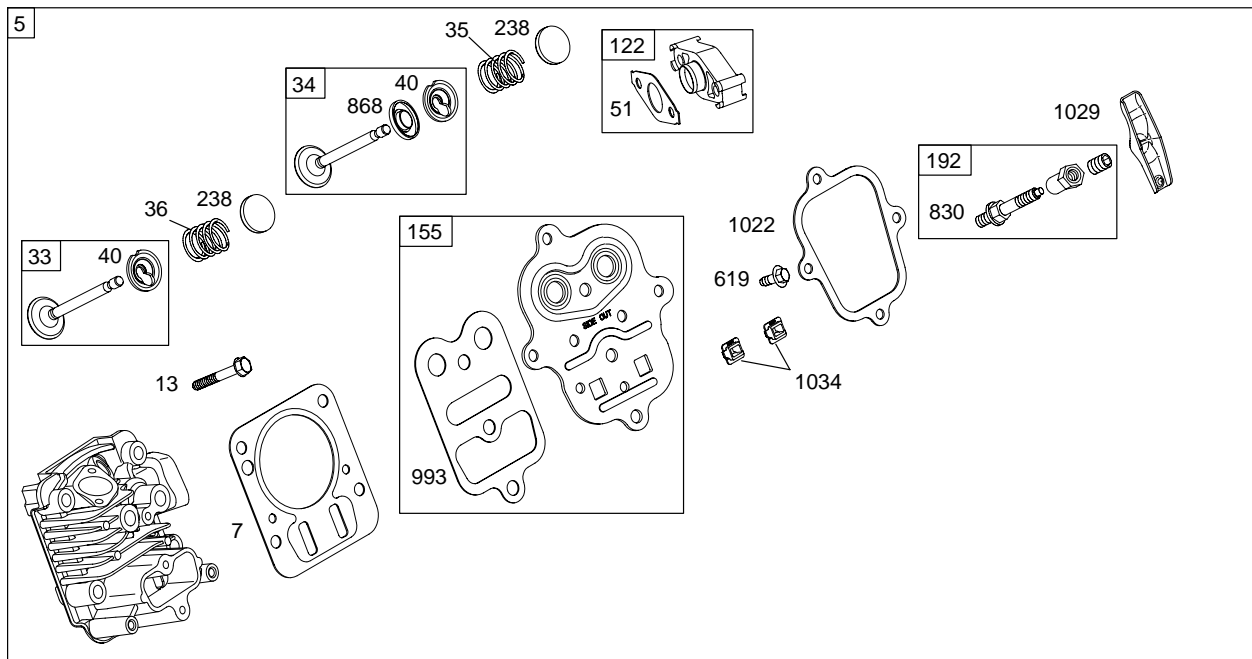

Illustrated Parts List

Model Series

122200

TYPE NUMBERS
0110 through 0121.

TABLE OF CONTENTS

Air Cleaner	5
Blower Housing	6
Camshaft	2
Carburetor	4
Controls	5
Crankcase Cover	2
Crankshaft	2
Cylinder	2
Cylinder Head	3
Exhaust System	5
Flywheel	6
Fuel Supply	4
Governor Spring	5
Ignition	5
Kits/Gaskets – Carburetor	4
Kits/Gaskets – Engine	2
Kits/Gaskets – Valve	3
Lubrication	2
Piston Group	2
Rewind Starter	6

15A

1019 LABEL KIT

1058 OWNER'S MANUAL

1330 REPAIR MANUAL

358 ENGINE GASKET SET

Illustrations cover a range of engines. Parts shown without corresponding text may not be used on your specific engine.
 3376-2 Assemblies include all parts shown in frames. 08/15/2005

Illustrations cover a range of engines. Parts shown without corresponding text may not be used on your specific engine.
 3376-3 Assemblies include all parts shown in frames. 08/15/2005

Illustrations cover a range of engines. Parts shown without corresponding text may not be used on your specific engine.
3376-4 Assemblies include all parts shown in frames. **08/15/2005**