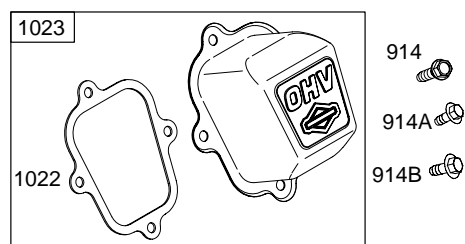

Illustrated Parts List

Model Series

122200

TYPE NUMBERS
0110 through 0121.

TABLE OF CONTENTS

Air Cleaner	5
Blower Housing	6
Camshaft	2
Carburetor	4
Controls	5
Crankcase Cover	2
Crankshaft	2
Cylinder	2
Cylinder Head	3
Exhaust System	5
Flywheel	6
Fuel Supply	4
Governor Spring	5
Ignition	5
Kits/Gaskets – Carburetor	4
Kits/Gaskets – Engine	2
Kits/Gaskets – Valve	3
Lubrication	2
Piston Group	2
Rewind Starter	6

15A

1019 LABEL KIT

1058 OWNER'S MANUAL

1330 REPAIR MANUAL

358 ENGINE GASKET SET

Illustrations cover a range of engines. Parts shown without corresponding text may not be used on your specific engine.
 3376-2 Assemblies include all parts shown in frames. 08/15/2005