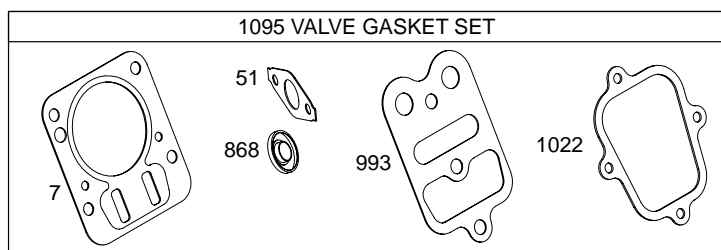

Illustrated Parts List

Model Series

122200

TYPE NUMBERS
0110 through 0121.

TABLE OF CONTENTS

Air Cleaner	5
Blower Housing	6
Camshaft	2
Carburetor	4
Controls	5
Crankcase Cover	2
Crankshaft	2
Cylinder	2
Cylinder Head	3
Exhaust System	5
Flywheel	6
Fuel Supply	4
Governor Spring	5
Ignition	5
Kits/Gaskets – Carburetor	4
Kits/Gaskets – Engine	2
Kits/Gaskets – Valve	3
Lubrication	2
Piston Group	2
Rewind Starter	6

15A

1019 LABEL KIT

1058 OWNER'S MANUAL

1330 REPAIR MANUAL

358 ENGINE GASKET SET

Illustrations cover a range of engines. Parts shown without corresponding text may not be used on your specific engine.
 3376-2 Assemblies include all parts shown in frames. 08/15/2005