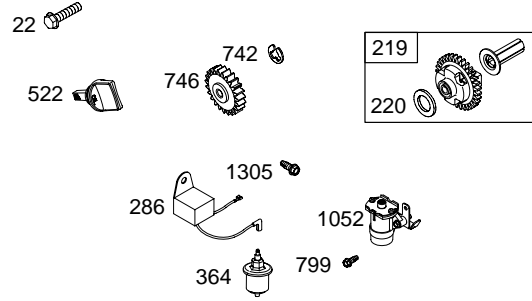

Illustrated Parts List

Model Series

122200

TYPE NUMBERS
0110 through 0121.

TABLE OF CONTENTS

Air Cleaner	5
Blower Housing	6
Camshaft	2
Carburetor	4
Controls	5
Crankcase Cover	2
Crankshaft	2
Cylinder	2
Cylinder Head	3
Exhaust System	5
Flywheel	6
Fuel Supply	4
Governor Spring	5
Ignition	5
Kits/Gaskets – Carburetor	4
Kits/Gaskets – Engine	2
Kits/Gaskets – Valve	3
Lubrication	2
Piston Group	2
Rewind Starter	6

15A

1019 LABEL KIT

1058 OWNER'S MANUAL

1330 REPAIR MANUAL

358 ENGINE GASKET SET

Illustrations cover a range of engines. Parts shown without corresponding text may not be used on your specific engine.
 3376-2 Assemblies include all parts shown in frames. 08/15/2005