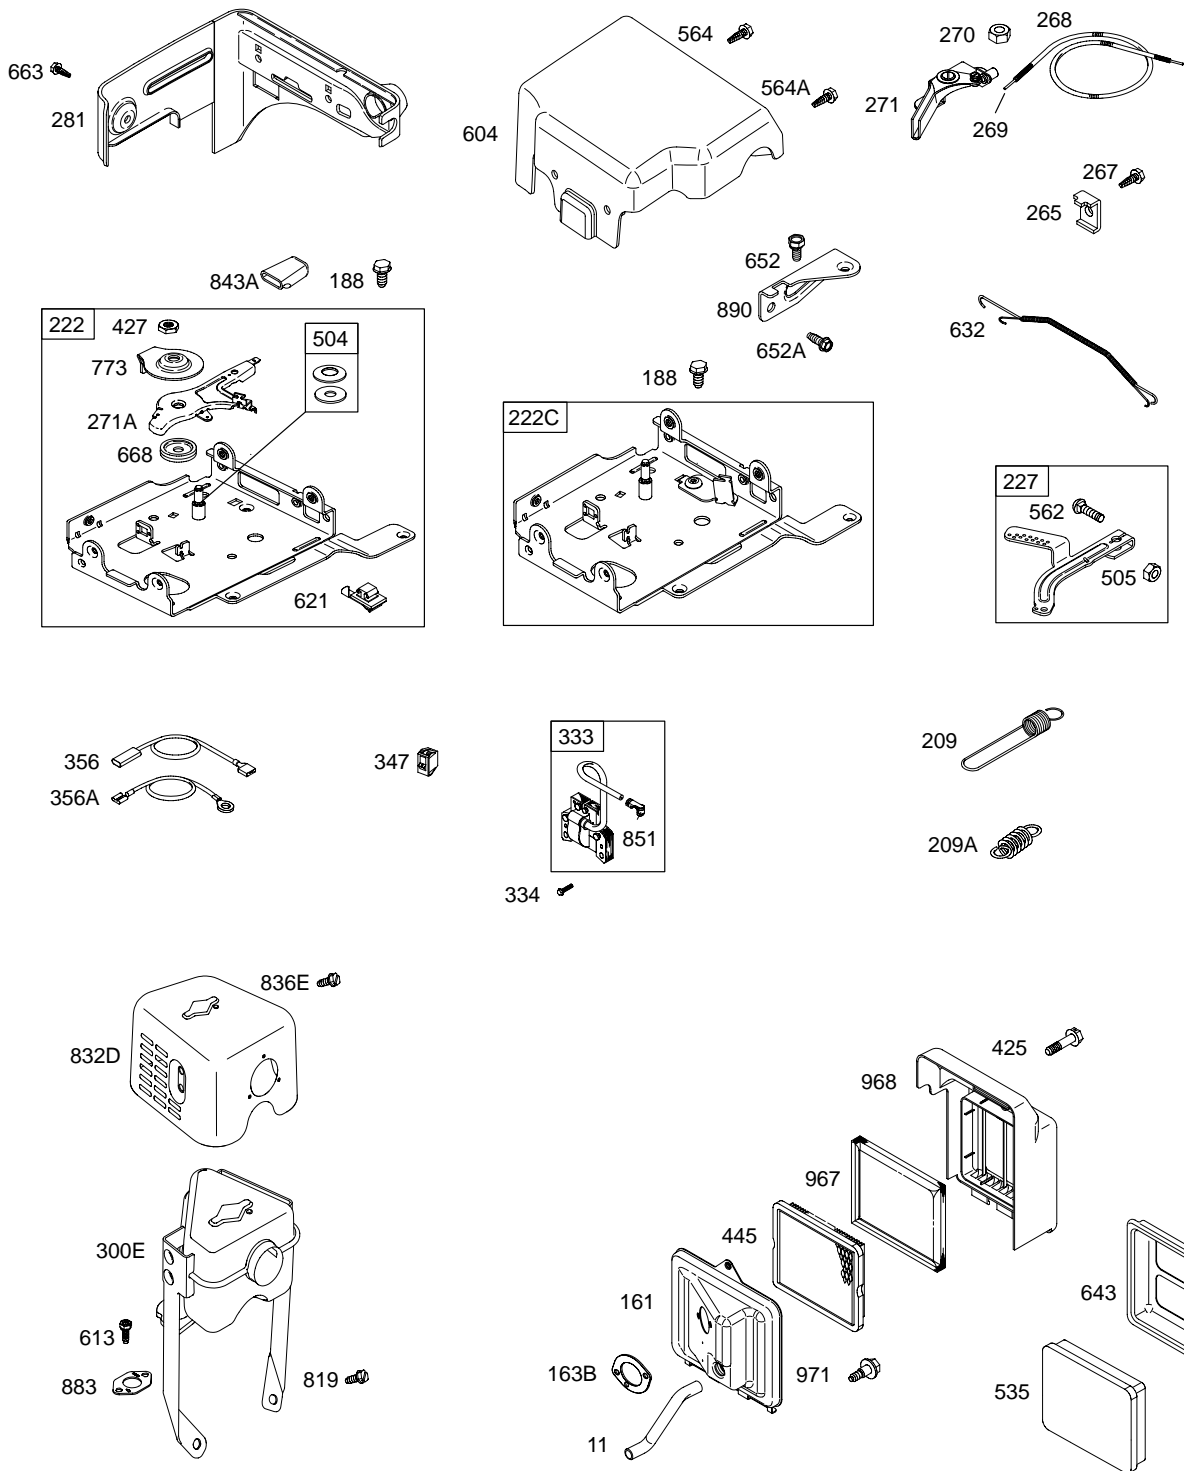

Illustrations cover a range of engines. Parts shown without corresponding text may not be used on your specific engine.
3376-5 Assemblies include all parts shown in frames. 08/15/2005