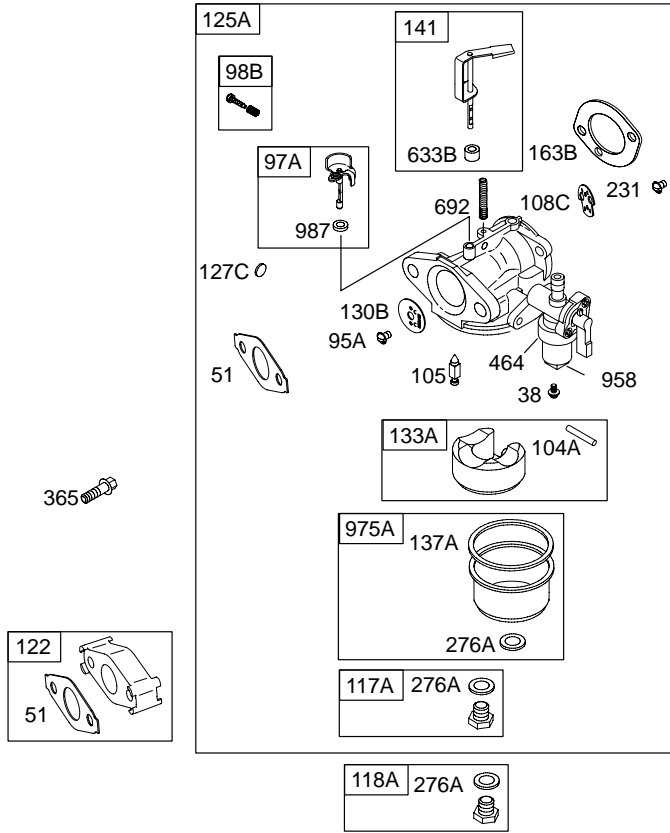

Illustrations cover a range of engines. Parts shown without corresponding text may not be used on your specific engine.
3376-4 Assemblies include all parts shown in frames. **08/15/2005**