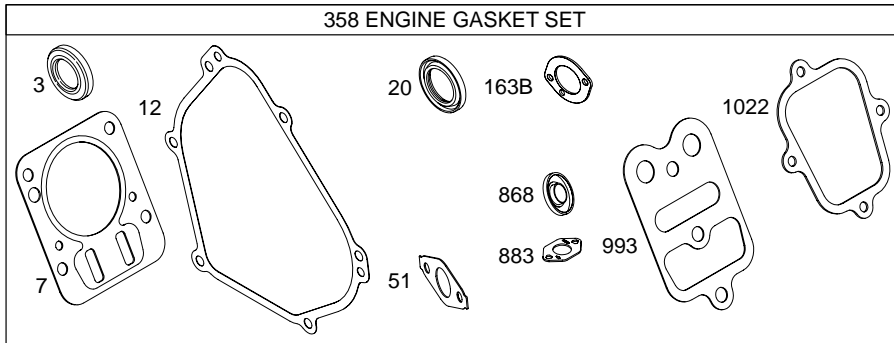

Illustrated Parts List

Model Series

122200

TYPE NUMBERS
0110 through 0121.

TABLE OF CONTENTS

Air Cleaner	5
Blower Housing	6
Camshaft	2
Carburetor	4
Controls	5
Crankcase Cover	2
Crankshaft	2
Cylinder	2
Cylinder Head	3
Exhaust System	5
Flywheel	6
Fuel Supply	4
Governor Spring	5
Ignition	5
Kits/Gaskets – Carburetor	4
Kits/Gaskets – Engine	2
Kits/Gaskets – Valve	3
Lubrication	2
Piston Group	2
Rewind Starter	6

15A

1019 LABEL KIT

1058 OWNER'S MANUAL

1330 REPAIR MANUAL

358 ENGINE GASKET SET

Illustrations cover a range of engines. Parts shown without corresponding text may not be used on your specific engine.
 3376-2 Assemblies include all parts shown in frames. 08/15/2005