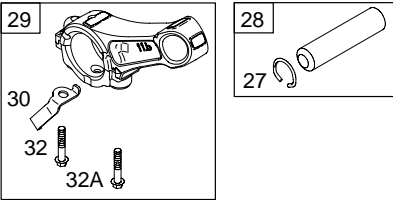

Illustrated Parts List

Model Series

122200

TYPE NUMBERS
0110 through 0121.

TABLE OF CONTENTS

Air Cleaner	5
Blower Housing	6
Camshaft	2
Carburetor	4
Controls	5
Crankcase Cover	2
Crankshaft	2
Cylinder	2
Cylinder Head	3
Exhaust System	5
Flywheel	6
Fuel Supply	4
Governor Spring	5
Ignition	5
Kits/Gaskets – Carburetor	4
Kits/Gaskets – Engine	2
Kits/Gaskets – Valve	3
Lubrication	2
Piston Group	2
Rewind Starter	6

15A

1019 LABEL KIT

1058 OWNER'S MANUAL

1330 REPAIR MANUAL

358 ENGINE GASKET SET

Illustrations cover a range of engines. Parts shown without corresponding text may not be used on your specific engine.
 3376-2 Assemblies include all parts shown in frames. 08/15/2005