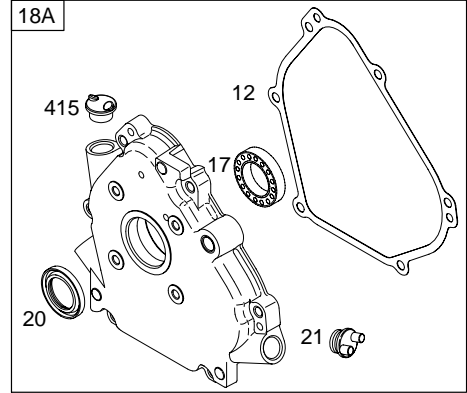

Illustrated Parts List

Model Series

122200

TYPE NUMBERS
0110 through 0121.

TABLE OF CONTENTS

Air Cleaner	5
Blower Housing	6
Camshaft	2
Carburetor	4
Controls	5
Crankcase Cover	2
Crankshaft	2
Cylinder	2
Cylinder Head	3
Exhaust System	5
Flywheel	6
Fuel Supply	4
Governor Spring	5
Ignition	5
Kits/Gaskets – Carburetor	4
Kits/Gaskets – Engine	2
Kits/Gaskets – Valve	3
Lubrication	2
Piston Group	2
Rewind Starter	6

15A

1019 LABEL KIT

1058 OWNER'S MANUAL

1330 REPAIR MANUAL

358 ENGINE GASKET SET

Illustrations cover a range of engines. Parts shown without corresponding text may not be used on your specific engine.
 3376-2 Assemblies include all parts shown in frames. 08/15/2005