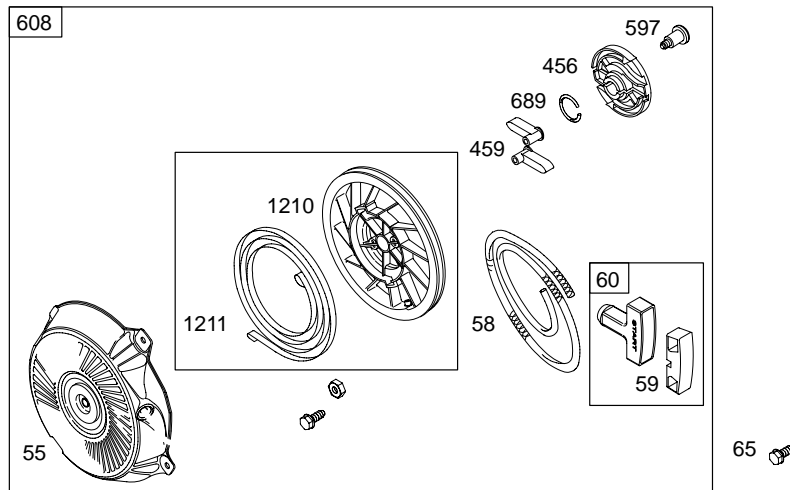

Illustrations cover a range of engines. Parts shown without corresponding text may not be used on your specific engine.
3376-6 Assemblies include all parts shown in frames. 08/15/2005

REF. NO.	PART NO.	DESCRIPTION	REF. NO.	PART NO.	DESCRIPTION	REF. NO.	PART NO.	DESCRIPTION		
1	699490	Cylinder Assembly	23	699488	Flywheel	59	490653	Grip-Insert		
2	399269	Kit-Bushing/Seal (Magneto Side)	24	222698	Key-Flywheel	60	490652	Grip-Starter Rope (2 Piece)		
3	★299819	Seal-Oil (Magneto Side)	25	499627	Piston Assembly (Standard)	65	699228	Screw (Rewind Starter)		
5	699486	Head-Cylinder			Note	78	699205	Screw (Flywheel Guard)		
7	★∅698210	Gasket-Cylinder Head			692789 Piston Assembly (.020" Oversize)	95A	698544	Screw (Throttle Valve)		
11	812208	Tube-Breather (Flat Panel Air Cleaner)	26	499631	Ring Set (Standard)	97A	698542	Shaft-Throttle		
12	★699485	Gasket-Crankcase			Note	98B	698551	Kit-Idle Speed		
13	699482	Screw (Cylinder Head)			692786 Ring Set (.020" Oversize)	104A	●698536	Pin-Float Hinge		
15	691686	Plug-Oil Drain (Square Head)	27	691866	Lock-Piston Pin	105	698537	Valve-Float Needle		
15A	691682	Plug-Oil Drain (Flush)	28	499423	Pin-Piston	108C	698546	Valve-Choke		
16	699835	Crankshaft Used on Type No(s). 0119.	29	690124	Rod-Connecting	117A	698670	Jet-Main (Standard)		
		Note	30	791584	Dipper-Connecting Rod	118A	698552	Jet-Main (High Altitude)		
		699443 Crankshaft Used on Type No(s). 0110, 0120.	32	691664	Screw (Connecting Rod)	121B	698567	Kit-Carburetor Overhaul		
		698879 Crankshaft Used on Type No(s). 0111, 0112, 0113, 0117, 0118.	32A	695759	Screw (Connecting Rod)	122	★●693749	Spacer-Carburetor		
		699452 Crankshaft Used on Type No(s). 0121.	33	499642	Valve-Exhaust	125A	698535	Carburetor		
17	692517	Bearing-Ball	34	499641	Valve-Intake	127C	●690727	Plug-Welch		
17A	690824	Bearing-Ball	35	691304	Spring-Valve (Intake)	130B	698543	Valve-Throttle		
18A	790337	Cover-Crankcase	36	691304	Spring-Valve (Exhaust)	133A	698539	Float-Carburetor		
20	★692550	Seal-Oil (PTO Side)	37	699661	Guard-Flywheel	137A	●●698538	Gasket-Float Bowl		
21	281658	Cap-Oil Fill	38	698557	Screw (Shut Off Valve)	141	698545	Kit-Choke Shaft		
22	699478	Screw (Crankcase Cover/ Sump)	40	692194	Retainer-Valve	146	690979	Key-Timing		
			45	690977	Tappet-Valve	155	★698214	Plate-Cylinder Head		
			46A	696813	Camshaft	161	699207	Base-Air Cleaner (Metal)		
			51	★●●∅692555	Gasket-Intake (2 Required)			163B	★●●696024	Gasket-Air Cleaner (Flat Panel Air Cleaner)
			55	791848	Housing-Rewind Starter	180	791598	Tank-Fuel (Metal)		
			58	66574	Rope-Starter (Cut to Required Length)	181	699840	Cap-Fuel Tank (Metal)		

★ Included in Engine Gasket Set-Ref. No.358.

● Included in Carburetor Overhaul Kit-Ref. No. 121.

◆ Included in Carburetor Gasket Set-Ref. No. 977.

∅ Included in Valve Gasket Set-Ref. No 1095.

Illustrations cover a range of engines. Parts shown without corresponding text may not be used on your specific engine.